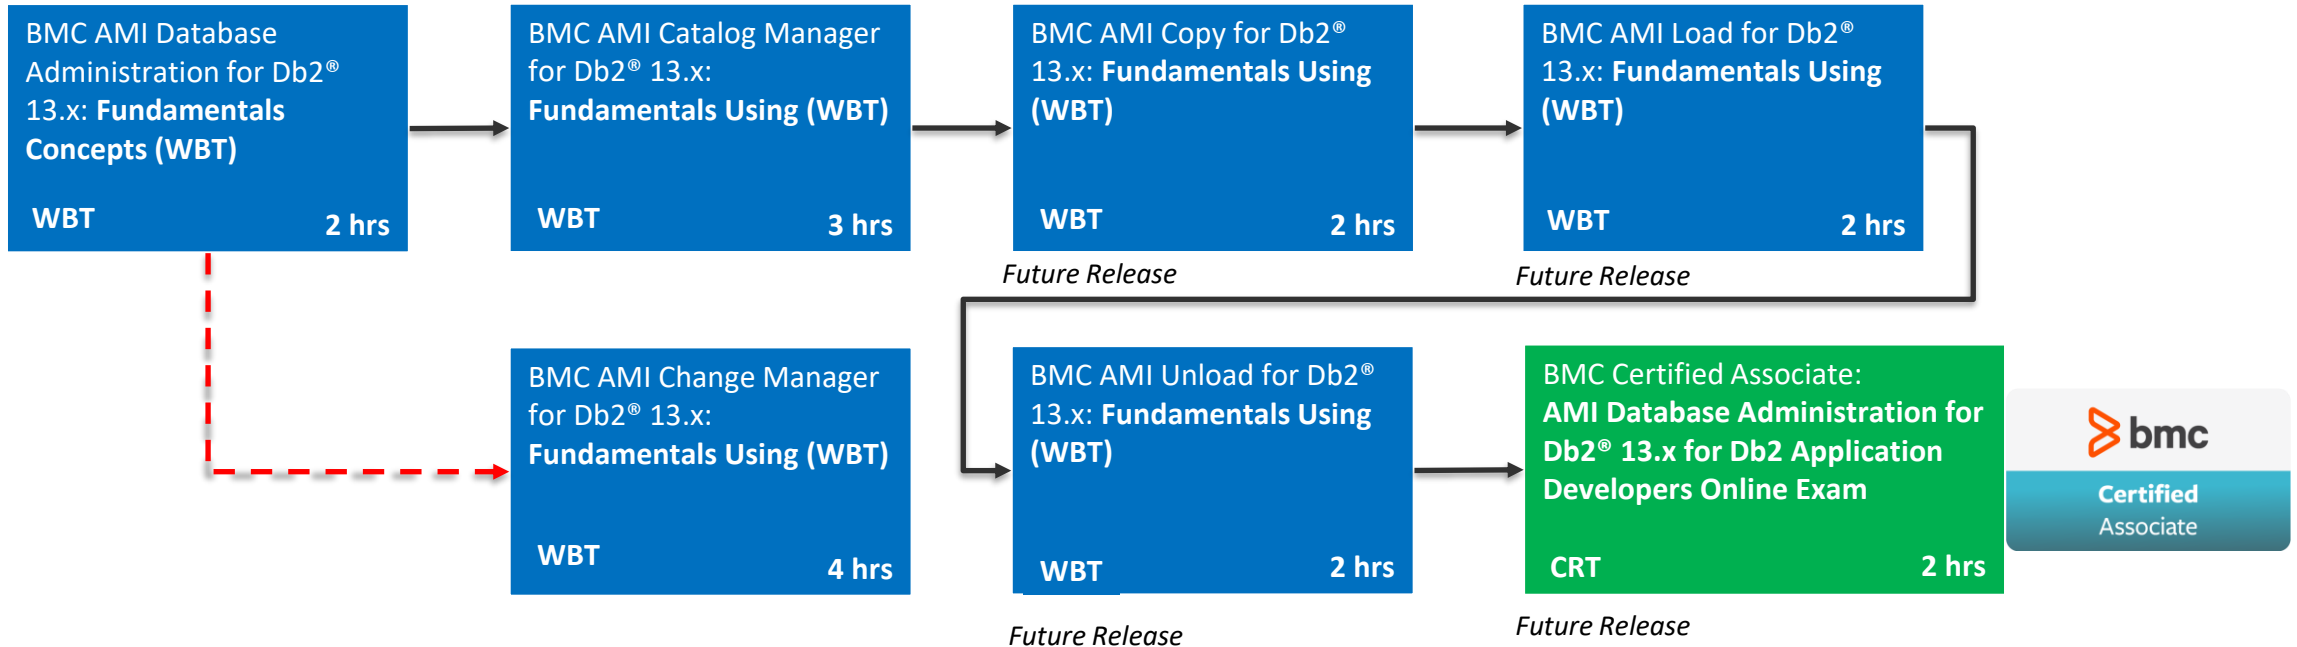

BMC AMI Database Administration for Db2® Learning

Track: Db2 Application Developers

CRT

Certification

ILT

Instructor-led Classroom/Online

WBT

Web-based Training

ASP

Assisted Self Paced

About the Solution:

BMC AMI Database Administration for Db2® solution will help in the prevention of data loss and managing the existing deluge of digital demands. Even if it is a routine and simple task which are to be performed on databases a single misstep can lead to a disastrous impact.

Hence, there is a need for a solution like BMC AMI Database Administration for Db2 that will mitigate and reduce the risks involved.

About the Training Target Group – Db2 Application Developer Responsibilities:

- Develop and test Db2 application
- Maintain and enhance the applications

Recommended for: Db2 Application Developers

Training applicable to product versions: 12.1, 13.1

BMC AMI Catalog Manager for Db2®, BMC AMI Change Manager for Db2®, BMC AMI Load for Db2®, BMC AMI Unload for Db2®, BMC AMI Copy for Db2®

Fundamentals

— Required

- - - Optional