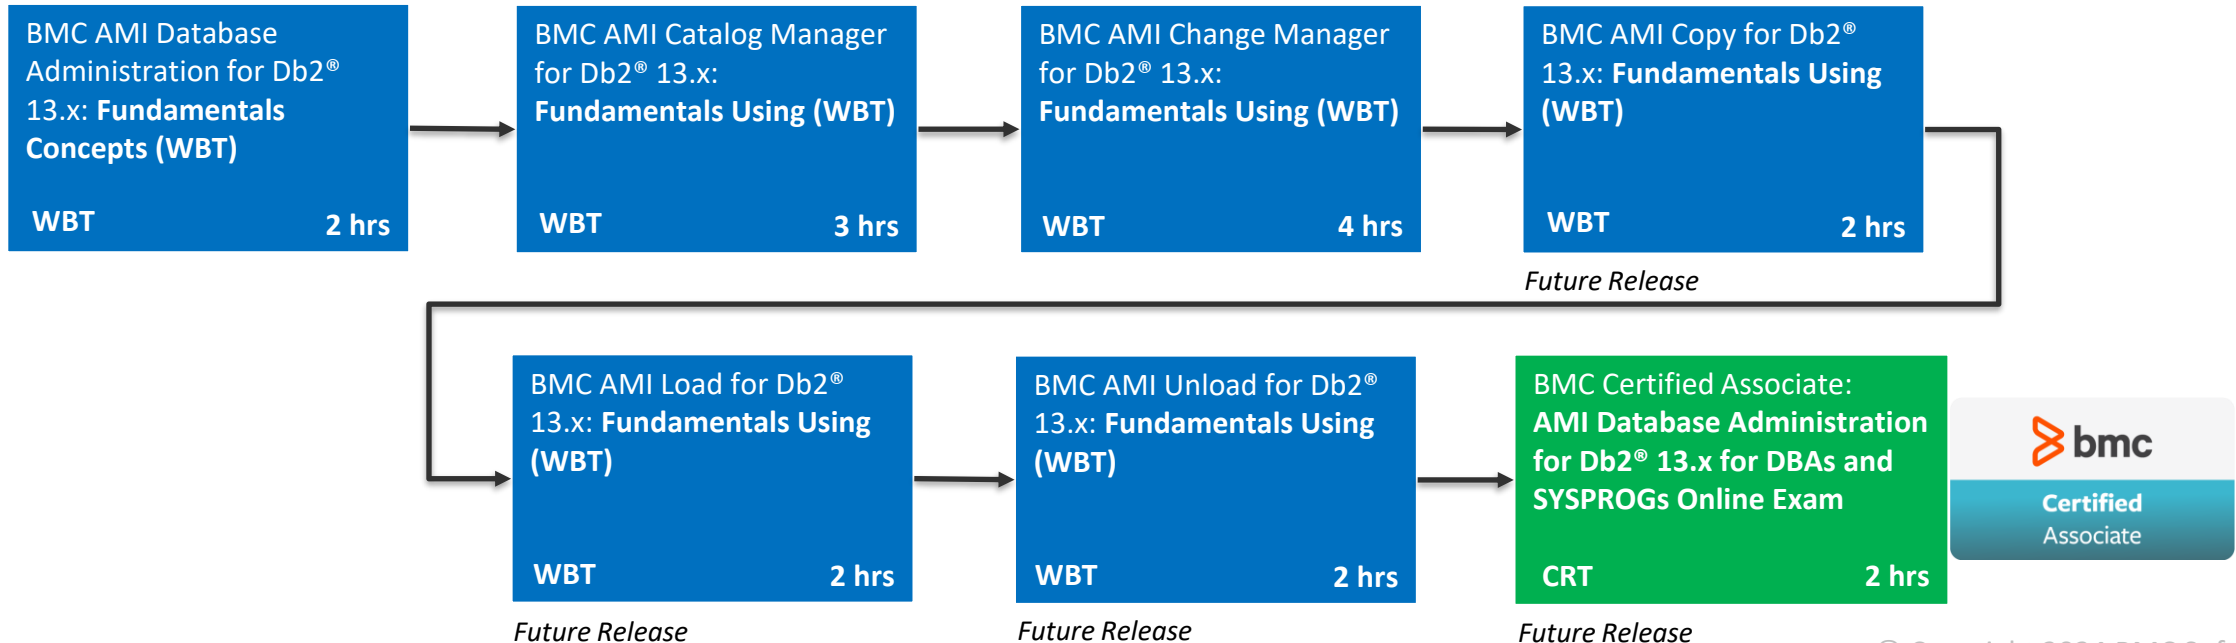

BMC AMI Database Administration for Db2® Learning Track: Database Administrators and System Programmers

CRT Certification   **ILT** Instructor-led Classroom/Online
WBT Web-based Training   **ASP** Assisted Self Paced

About the Solution:

BMC AMI Database Administration for Db2® solution will help in the prevention of data loss and managing the existing deluge of digital demands. Even if it is a routine and simple task which are to be performed on databases a single misstep can lead to a disastrous impact. Hence, there is a need for a solution like BMC AMI Database Administration for Db2 that will mitigate and reduce the risks involved.

About the Training Target Group – Database Administrator and System Programmer Responsibilities:

- Perform routine tasks such as verifying all the instances and databases are running, check the backup status of the databases, check the archiving of database logs, automate database jobs
- Manage objects and related changes in the Db2 environment

Recommended for: Database Administrators (DBAs) and System Programmers (SYSPROGs)

Training applicable to product versions: 12.1, 13.1

BMC AMI Catalog Manager for Db2®, BMC AMI Change Manager for Db2®, BMC AMI Load for Db2®, BMC AMI Unload for Db2®, BMC AMI Copy for Db2®

Fundamentals