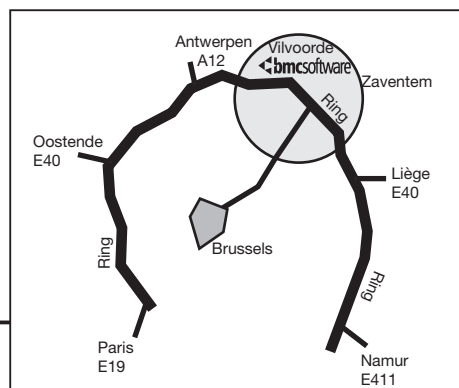

Coming from PARIS (F)

E19 motorway - direction Brussels - Ring RO.

Exit 6 Koningslo-Vilvoorde, direction Kanaalzone -
"Militair Hospitaal" (first exit after the viaduct).

At the end of the exit **turn right**, this is the
Medialaan.

On the first building at your left (before the round-
about), on the 4th floor, you will find BMC SOFTWARE
Belgium.

Medialaan 50
B-1800 Vilvoorde
Tel. 0032 2 712 57 80
Fax 0032 2 725 14 92