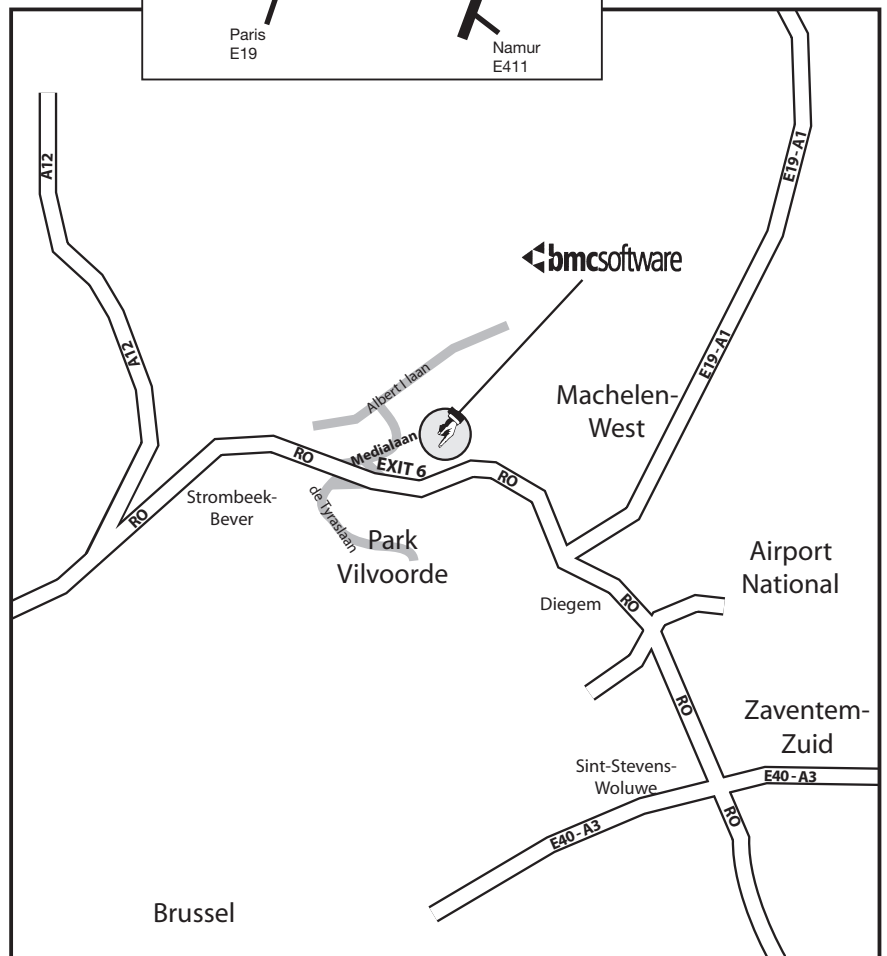

Coming from PARIS (F)

E19 motorway - direction Brussels - Ring RO.

Exit 6 Koningslo-Vilvoorde, direction Kanaalzone -
"Militair Hospitaal" (first exit after the viaduct).

At the end of the exit **turn right**, this is the
Medialaan.

On the first building at your left (before the round-
about), on the 4th floor, you will find BMC SOFTWARE
Belgium.

Medialaan 50
B-1800 Vilvoorde
Tel. 0032 2 712 57 80
Fax 0032 2 725 14 92